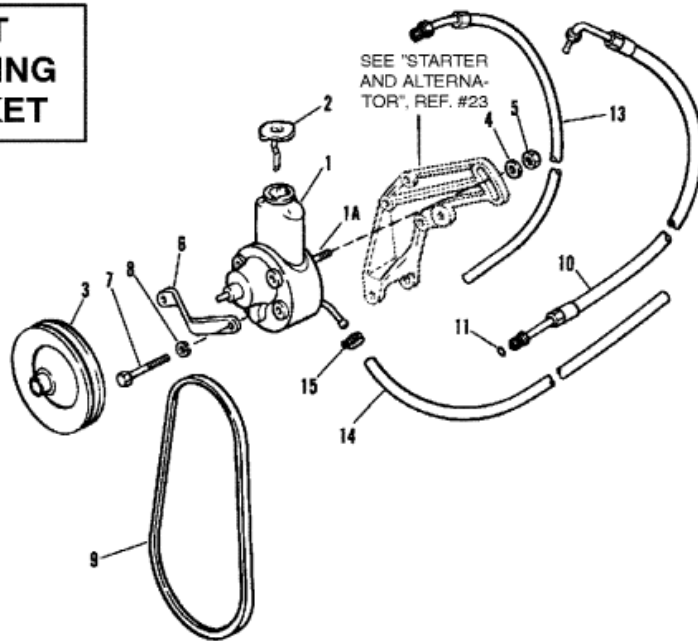

**CAST  
MOUNTING  
BRACKET**

**Parts List**

Ref	Class	Part	Description	Qty	Comment	Footnote
1		16792A 1	POWER STEERING PUMP ASSE	1		
1A	16	41877	STUD	1		
2	36	95805	CAP	1		
3		73873A 1	PULLEY	1		
4	12	34567	WASHER (BRACE SLOT)	1		
5	11	90517	NUT	2		
6		98644A 1	BRACE	1		
7	10	40001188	SCREW	1		
8	13	40024 8	LOCKWASHER	1		
9	57	37619T	V-BELT (52 IN.)	1		
10	32	90494	HOSE	1	(FITTINGS ON BOTH ENDS)	
10	32	98629 1	HOSE	1	(JACKSHAFT MODELS)	
11	25	89879	O-RING	1		
13	32	98843 39	HOSE	1	(FITTING ON ONE END)	
13	32	98624 1	HOSE	1	(JACKSHAFT MODELS)	
14	32	52519 14	HOSE	1		
15	54	815504206	CLAMP	3		